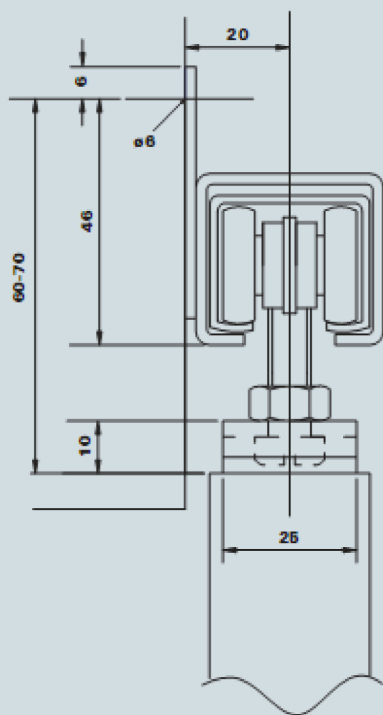

F. H. BRUNDLE

SERIES 41K075

Maximum door weight	75 kg
Maximum door width	1500 mm
Maximum internal door height	3000 mm
Maximum external door height	2500 mm

Designed for small domestic and commercial doors, warehouse security cage doors etc. Also suitable for full height cupboards in which case the track (pre-drilled) can be screwed directly to the head.

Example: Timber door on a single track

Example: Two metal doors on a double track

F. H. BRUNDLE

WHOLESALE DISTRIBUTORS SINCE 1889

SOUTH & WEST

502 Millbrook Road
Third Avenue
Millbrook
SOUTHAMPTON
Hants SO15 0JX