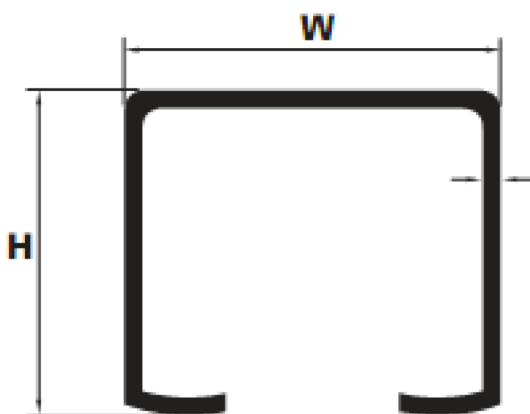

F. H. BRUNDLE

SERIES 41K075

Maximum door weight	75 kg
Maximum door width	1500 mm
Maximum internal door height	3000 mm
Maximum external door height	2500 mm

Designed for small domestic and commercial doors, warehouse security cage doors etc. Also suitable for full height cupboards in which case the track (pre-drilled) can be screwed directly to the head.

Example: Timber door on a single track

Example: Two metal doors on a double track

F. H. BRUNDLE

WHOLESALE DISTRIBUTORS SINCE 1889

SOUTH & WEST

502 Millbrook Road
Third Avenue
Millbrook
SOUTHAMPTON
Hants SO15 0JX