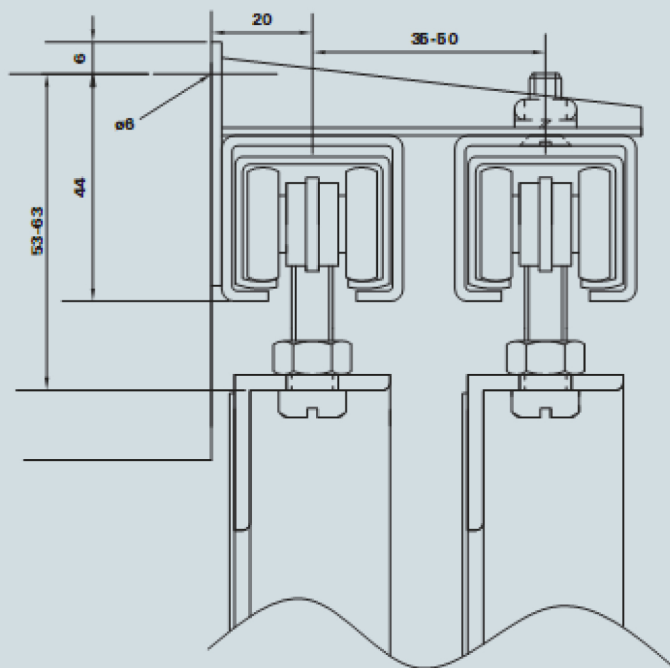

F. H. BRUNDLE

SERIES 41K075

Maximum door weight	75 kg
Maximum door width	1500 mm
Maximum internal door height	3000 mm
Maximum external door height	2500 mm

Designed for small domestic and commercial doors, warehouse security cage doors etc. Also suitable for full height cupboards in which case the track (pre-drilled) can be screwed directly to the head.

Example: Timber door on a single track

Example: Two metal doors on a double track

F. H. BRUNDLE

WHOLESALE DISTRIBUTORS SINCE 1889

SOUTH & WEST

502 Millbrook Road
Third Avenue
Millbrook
SOUTHAMPTON
Hants SO15 0JX