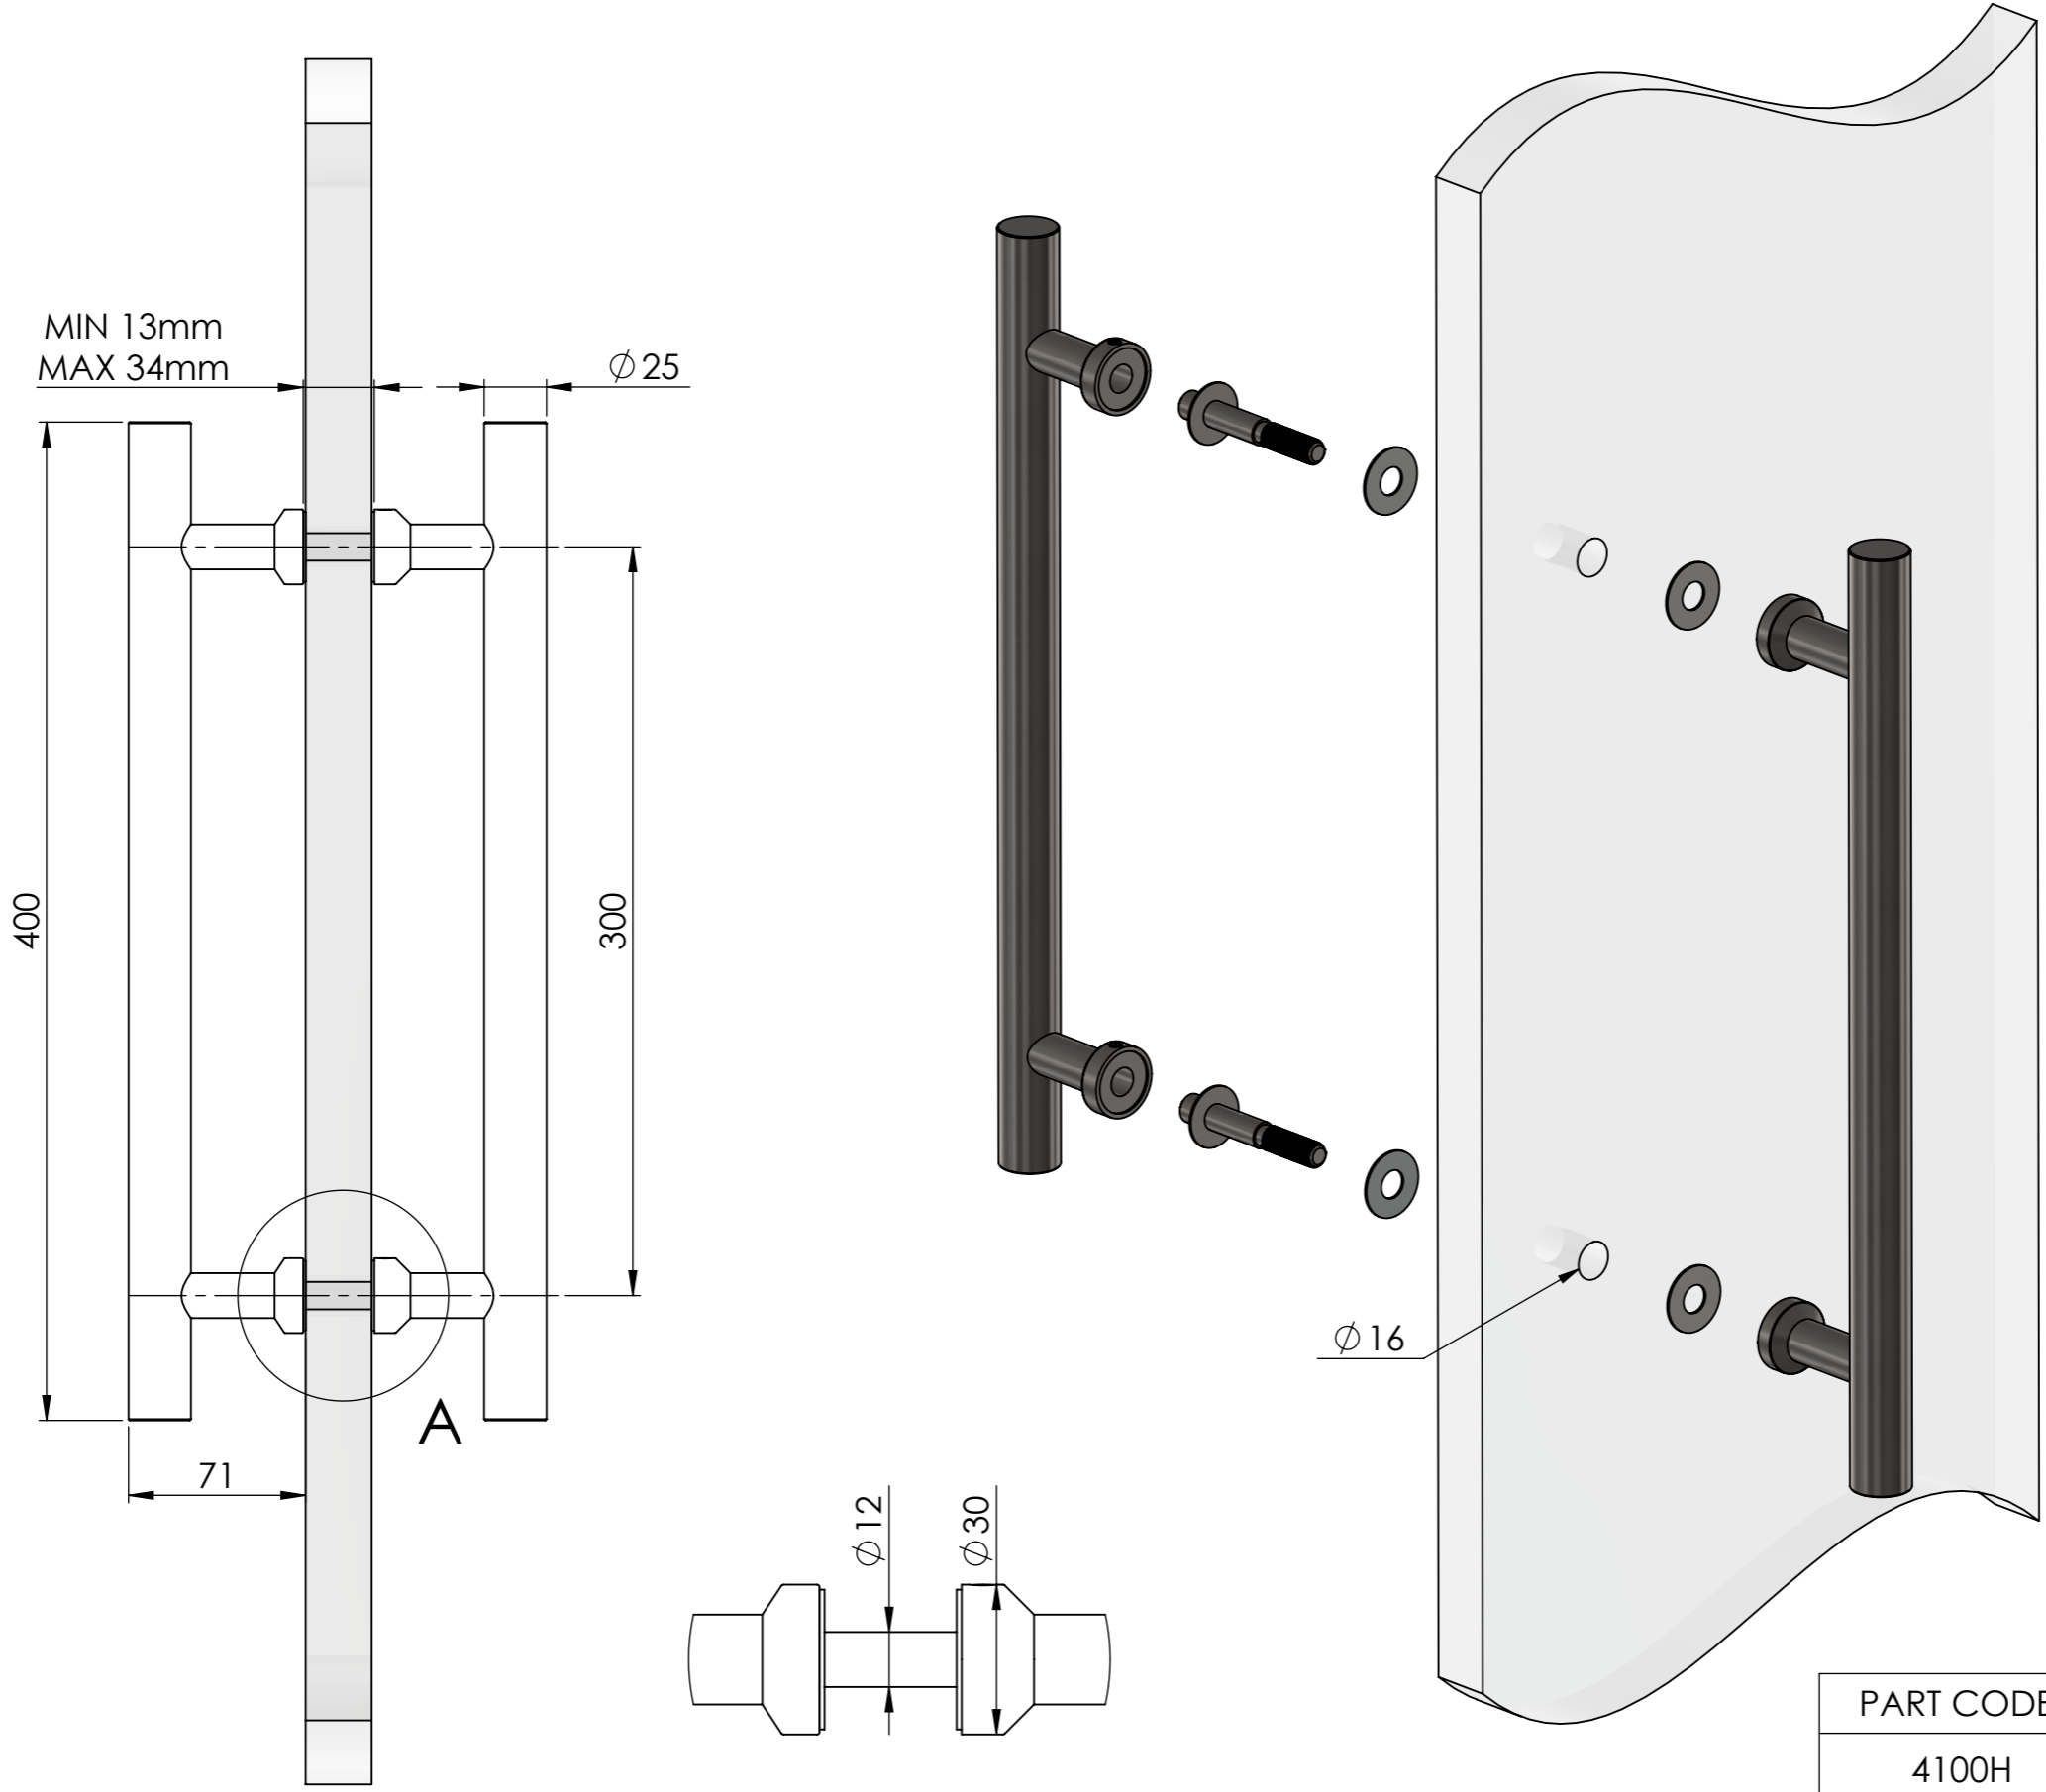

F.H.BRUNDLE
SERVING THE TRADE SINCE 1889

DETAIL A
SCALE 2 : 3

PART CODE	MATERIAL	FINISH
4100H	AISI 304	Satin Polished

DESCRIPTION: 400mm Long Door Handles (Pair) Satin Polish 304 Stainless Steel					
	NAME	DATE	REVISION	UNLESS OTHERWISE SPECIFIED ALL DIMENSIONS ARE IN MILLIMETERS	A3
DRAWN	CH	14/08/2018			
CHECKED					
				DO NOT SCALE DRAWING	SCALE:1:3