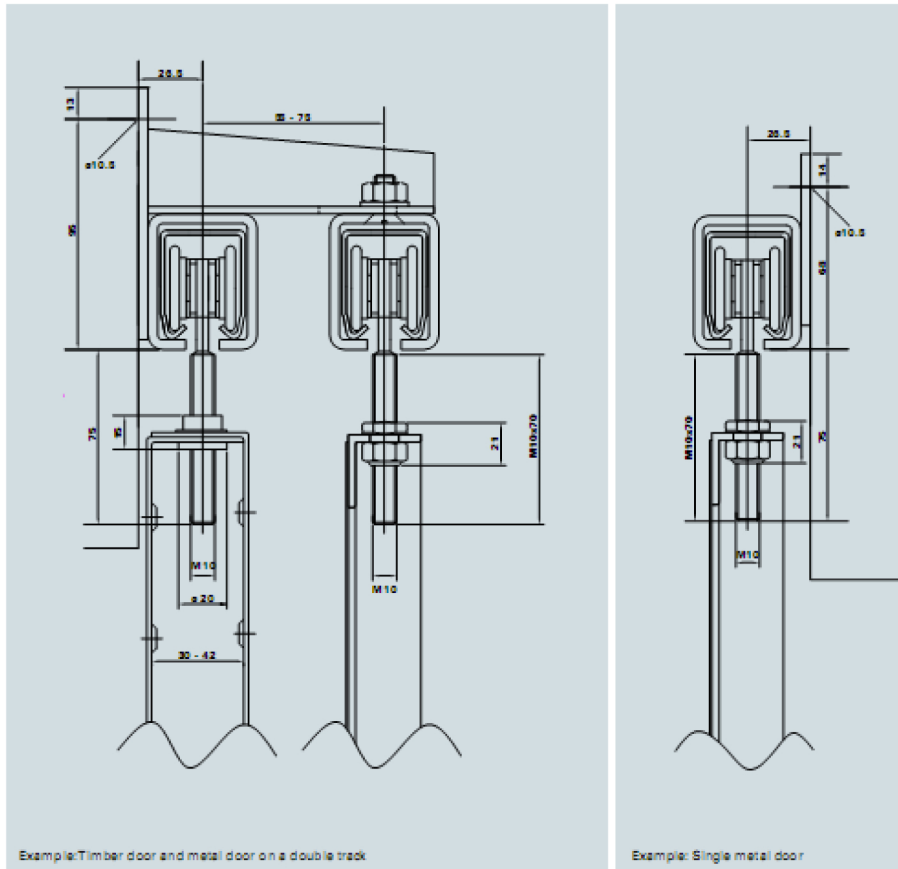

F. H. BRUNDLE

SERIES 41K150

Maximum door weight	150kg
Maximum door width	3000mm
Maximum internal door height	4000mm
Maximum external door height	3000mm

Designed for medium size industrial and commercial doors. A special hanger is also available for industrial curtains.

Track joints are formed simply by butting the track ends together within a bracket which has locking bolts. Please specify the following jointing brackets:
41SKL151, 41SKL152, 41KKKL151, 41KKL151

F. H. BRUNDLE