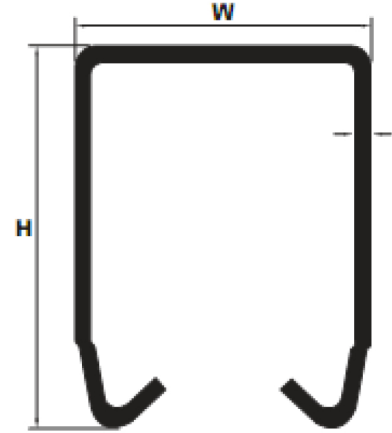

F. H. BRUNDLE

SERIES 41K150

Maximum door weight	150kg
Maximum door width	3000mm
Maximum internal door height	4000mm
Maximum external door height	3000mm

Designed for medium size industrial and commercial doors. A special hanger is also available for industrial curtains.

Track joints are formed simply by butting the track ends together within a bracket which has locking bolts. Please specify the following jointing brackets:
41SKL151, 41SKL152, 41KKKL151, 41KKL151

F. H. BRUNDLE